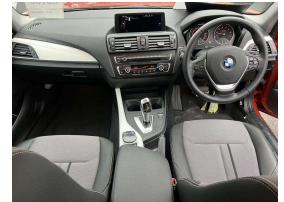

Wholesale Cars Direct

2014 BMW 116i Style Edition - Grade 4.5. \$16,990

Vehicle	Odometer	Engine	Seats	Stock ID
Details	40.824 km	1600 cc	-	16371

TRADE IN's

All trade ins can be facilitated here quickly and easily