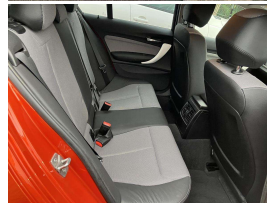

Wholesale Cars Direct

2014 BMW 116i Style Edition - Grade 4.5. \$16,990

Vehicle	Odometer	Engine	Seats	Stock ID
Details	40.824 km	1600 cc	-	16371

TRADE IN's

All trade ins can be facilitated here quickly and easily