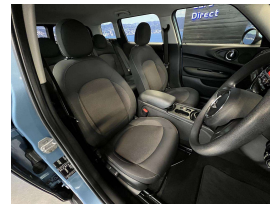

## 2016 Mini Clubman Cooper - Grade 4.5. \$18,990

Vehicle	Odometer	Engine	Seats	Stock ID
Details	46.800 km	1500 cc	-	15830

Quality is not a marketing act at Wholesale Cars Direct, it is who we are.

This is one immaculate Mini Clubman. Faultless full independent vehicle inspection along with no imperfections on the interior or exterior. Its a stunning example we are very pleased to being to the market place. It comes with 8 x Airbags, Air conditioning, Smart key with engine push button start, Isofix car seat anchor points, 17 inch alloy wheels, Electronic stability control, Automatic head lights, Automatic wipers, 3 Point seat belts for all seats. Equipped with the 1.5 Litre petrol engine.