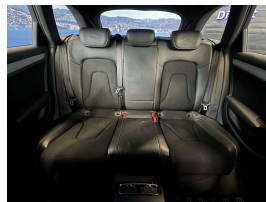

## 2015 Audi A4 2.0TFSI Avant S Line - 19inch Alloys - Grade 4.5. \$21,990

**Stock ID** 16448  
**Engine** 2000 cc  
**Body** Station Wagon  
**Odometer** 64,950 km  
**Interior** 0  
**Transmission** Automatic