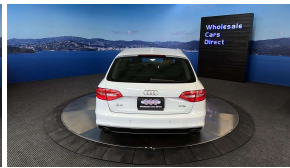

## 2015 Audi A4 2.0TFSI Avant S Line - 19inch Alloys - Grade 4.5. \$21,990

**Stock ID** 16448  
**Engine** 2000 cc  
**Body** Station Wagon  
**Odometer** 64,950 km  
**Interior** 0  
**Transmission** Automatic