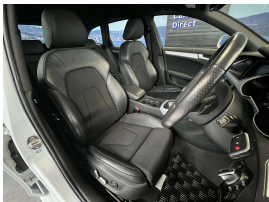

## 2015 Audi A4 2.0TFSI Avant S Line - 19inch Alloys - Grade 4.5. \$21,990

**Stock ID** 16448  
**Engine** 2000 cc  
**Body** Station Wagon  
**Odometer** 64,950 km  
**Interior** 0  
**Transmission** Automatic