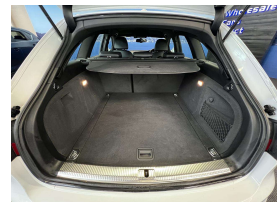

## 2015 Audi A4 2.0TFSI Avant S Line - 19inch Alloys - Grade 4.5. \$21,990

**Stock ID** 16448  
**Engine** 2000 cc  
**Body** Station Wagon  
**Odometer** 64,950 km  
**Interior** 0  
**Transmission** Automatic