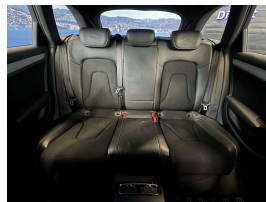

Wholesale Cars Direct

2015 Audi A4 2.0TFSI Avant S Line - 19inch Alloys - Grade 4.5. \$22,990

Stock ID 16448
Engine 2000 cc
Body Station Wagon
Odometer 64,950 km
Interior 0
Transmission Automatic

Welcome to Wholesale Cars Direct.
WCD is quality, WCD is service, it is who we are.