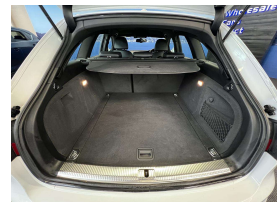

Wholesale Cars Direct

2015 Audi A4 2.0TFSI Avant S Line - 19inch Alloys - Grade 4.5. \$22,990

Stock ID 16448
Engine 2000 cc
Body Station Wagon
Odometer 64,950 km
Interior 0
Transmission Automatic

Welcome to Wholesale Cars Direct.
WCD is quality, WCD is service, it is who we are.