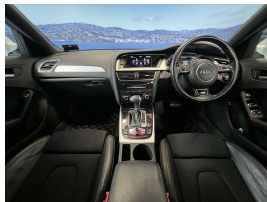

Wholesale Cars Direct

2015 Audi A4 2.0TFSI Avant S Line - 19inch Alloys - Grade 4.5. \$22,990

Stock ID 16448
Engine 2000 cc
Body Station Wagon
Odometer 64,950 km
Interior 0
Transmission Automatic

Welcome to Wholesale Cars Direct.
WCD is quality, WCD is service, it is who we are.