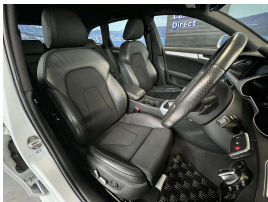

Wholesale Cars Direct

2015 Audi A4 2.0TFSI Avant S Line - 19inch Alloys - Grade 4.5. \$22,990

Stock ID 16448
Engine 2000 cc
Body Station Wagon
Odometer 64,950 km
Interior 0
Transmission Automatic

Welcome to Wholesale Cars Direct.
WCD is quality, WCD is service, it is who we are.