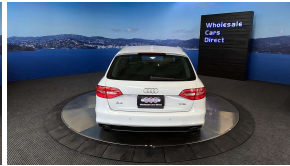

Wholesale Cars Direct

2015 Audi A4 2.0TFSI Avant S Line - 19inch Alloys - Grade 4.5. \$22,990

Stock ID 16448
Engine 2000 cc
Body Station Wagon
Odometer 64,950 km
Interior 0
Transmission Automatic

Welcome to Wholesale Cars Direct.
WCD is quality, WCD is service, it is who we are.