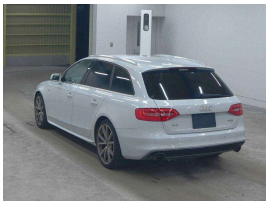

Wholesale Cars Direct

2015 Audi A4 2.0TFSI Avant S Line - 19inch Alloys - Grade 4.5. \$21,990

View Safe-Tip: You do not need to be a mechanic to buy Safe-Tip. ...

Stock ID 16448
Engine 2000 cc
Body Station Wagon
Odometer 64,824 km
Interior 0
Transmission Automatic