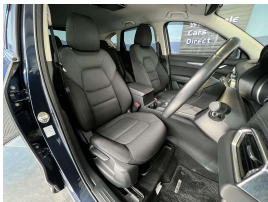

Wholesale Cars Direct

2017 Mazda CX-5 20S Pro Active - Apple Car Play - Android Auto.

Stock ID 16501
Engine 2000 cc
Body SUV
Odometer 40,880 km
Interior 0
Transmission Automatic

Welcome to Wholesale Cars Direct.
WCD is quality, WCD is service, it is who we are.