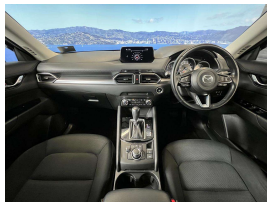

Wholesale Cars Direct

2017 Mazda CX-5 20S Pro Active - Apple Car Play - Android Auto.

Stock ID 16501
Engine 2000 cc
Body SUV
Odometer 40,880 km
Interior 0
Transmission Automatic

Welcome to Wholesale Cars Direct.
WCD is quality, WCD is service, it is who we are.