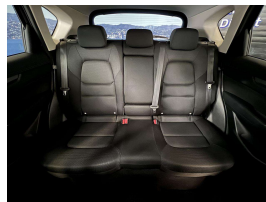

Wholesale Cars Direct

2017 Mazda CX-5 20S Pro Active - Apple Car Play - Android Auto.

Stock ID 16501
Engine 2000 cc
Body SUV
Odometer 40,880 km
Interior 0
Transmission Automatic

Welcome to Wholesale Cars Direct.
WCD is quality, WCD is service, it is who we are.