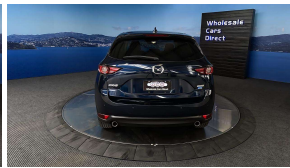

Wholesale Cars Direct

2017 Mazda CX-5 20S Pro Active - Apple Car Play - Android Auto.

Stock ID 16501
Engine 2000 cc
Body SUV
Odometer 40,880 km
Interior 0
Transmission Automatic

Welcome to Wholesale Cars Direct.
WCD is quality, WCD is service, it is who we are.