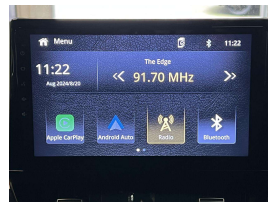

## 2019 Toyota Corolla Hybrid Fielder WXB - NZ Stereo Apple Car Play

**Stock ID** 16193

**Engine** 1800 cc, Hybrid

**Body** Station Wagon

**Odometer** 84,652 km

**Interior** 0

**Transmission** Automatic

Welcome to Wholesale Cars Direct.  
WCD is quality, WCD is service, it is who we are.

WXB Spec, Hybrid, No paint work required, extremely well cared for Toyota estate. Features include Apple car play/Android auto, factory Sports seats, Partial leather interior, Heads up display, Stability control, Radar Cruise control, 3 Point belts for all seats, Proximity keyless, Push button start, Front collision warning system, Lane departure warning, Auto headlights, Auto high beam assist, Factory 17 inch alloys. Reverse camera and Parking sensors. The 1.8 Litre petrol engine plus the electric engine develop 90kw.