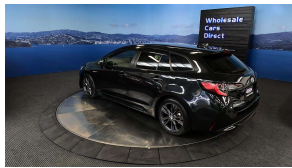

## 2019 Toyota Corolla Hybrid Fielder WXB - NZ Stereo Apple Car Play

**Stock ID** 16193

**Engine** 1800 cc, Hybrid

**Body** Station Wagon

**Odometer** 84,652 km

**Interior** 0

**Transmission** Automatic

Welcome to Wholesale Cars Direct.  
WCD is quality, WCD is service, it is who we are.

WXB Spec, Hybrid, No paint work required, extremely well cared for Toyota estate. Features include Apple car play/Android auto, factory Sports seats, Partial leather interior, Heads up display, Stability control, Radar Cruise control, 3 Point belts for all seats, Proximity keyless, Push button start, Front collision warning system, Lane departure warning, Auto headlights, Auto high beam assist, Factory 17 inch alloys. Reverse camera and Parking sensors. The 1.8 Litre petrol engine plus the electric engine develop 90kw.