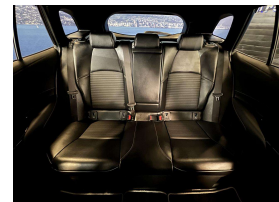

## 2019 Toyota Corolla Hybrid Fielder WXB - NZ Stereo Apple Car Play

**Stock ID** 16193

**Engine** 1800 cc, Hybrid

**Body** Station Wagon

**Odometer** 84,652 km

**Interior** 0

**Transmission** Automatic

Welcome to Wholesale Cars Direct.  
WCD is quality, WCD is service, it is who we are.

WXB Spec, Hybrid, No paint work required, extremely well cared for Toyota estate. Features include Apple car play/Android auto, factory Sports seats, Partial leather interior, Heads up display, Stability control, Radar Cruise control, 3 Point belts for all seats, Proximity keyless, Push button start, Front collision warning system, Lane departure warning, Auto headlights, Auto high beam assist, Factory 17 inch alloys. Reverse camera and Parking sensors. The 1.8 Litre petrol engine plus the electric engine develop 90kw.