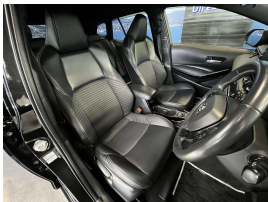

## 2019 Toyota Corolla Hybrid Fielder WXB - NZ Stereo Apple Car Play

**Stock ID** 16193

**Engine** 1800 cc, Hybrid

**Body** Station Wagon

**Odometer** 84,652 km

**Interior** 0

**Transmission** Automatic

Welcome to Wholesale Cars Direct.  
WCD is quality, WCD is service, it is who we are.

WXB Spec, Hybrid, No paint work required, extremely well cared for Toyota estate. Features include Apple car play/Android auto, factory Sports seats, Partial leather interior, Heads up display, Stability control, Radar Cruise control, 3 Point belts for all seats, Proximity keyless, Push button start, Front collision warning system, Lane departure warning, Auto headlights, Auto high beam assist, Factory 17 inch alloys. Reverse camera and Parking sensors. The 1.8 Litre petrol engine plus the electric engine develop 90kw.