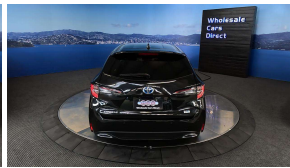

Wholesale Cars Direct

2019 Toyota Corolla Hybrid Fielder WXB - NZ Stereo Apple Car Play

Stock ID 16193

Engine 1800 cc, Hybrid

Body Station Wagon

Odometer 84,652 km

Interior 0

Transmission Automatic

Welcome to Wholesale Cars Direct.
WCD is quality, WCD is service, it is who we are.

WXB Spec, Hybrid, No paint work required, extremely well cared for Toyota estate. Features include Apple car play/Android auto, factory Sports seats, Partial leather interior, Heads up display, Stability control, Radar Cruise control, 3 Point belts for all seats, Proximity keyless, Push button start, Front collision warning system, Lane departure warning, Auto headlights, Auto high beam assist, Factory 17 inch alloys. Reverse camera and Parking sensors. The 1.8 Litre petrol engine plus the electric engine develop 90kw.