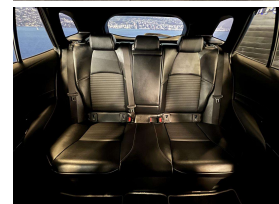

Wholesale Cars Direct

2019 Toyota Corolla Hybrid Fielder WXB - NZ Stereo Apple Car Play

Stock ID 16193

Engine 1800 cc, Hybrid

Body Station Wagon

Odometer 84,652 km

Interior 0

Transmission Automatic

Welcome to Wholesale Cars Direct.
WCD is quality, WCD is service, it is who we are.

WXB Spec, Hybrid, No paint work required, extremely well cared for Toyota estate. Features include Apple car play/Android auto, factory Sports seats, Partial leather interior, Heads up display, Stability control, Radar Cruise control, 3 Point belts for all seats, Proximity keyless, Push button start, Front collision warning system, Lane departure warning, Auto headlights, Auto high beam assist, Factory 17 inch alloys. Reverse camera and Parking sensors. The 1.8 Litre petrol engine plus the electric engine develop 90kw.