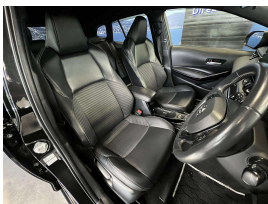

Wholesale Cars Direct

2019 Toyota Corolla Hybrid Fielder WXB - NZ Stereo Apple Car Play

Stock ID 16193

Engine 1800 cc, Hybrid

Body Station Wagon

Odometer 84,652 km

Interior 0

Transmission Automatic

Welcome to Wholesale Cars Direct.
WCD is quality, WCD is service, it is who we are.

WXB Spec, Hybrid, No paint work required, extremely well cared for Toyota estate. Features include Apple car play/Android auto, factory Sports seats, Partial leather interior, Heads up display, Stability control, Radar Cruise control, 3 Point belts for all seats, Proximity keyless, Push button start, Front collision warning system, Lane departure warning, Auto headlights, Auto high beam assist, Factory 17 inch alloys. Reverse camera and Parking sensors. The 1.8 Litre petrol engine plus the electric engine develop 90kw.