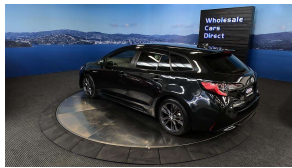

Wholesale Cars Direct

2019 Toyota Corolla Hybrid Fielder WXB - NZ Stereo Apple Car Play

Stock ID 16193

Engine 1800 cc, Hybrid

Body Station Wagon

Odometer 84,652 km

Interior 0

Transmission Automatic

Welcome to Wholesale Cars Direct.
WCD is quality, WCD is service, it is who we are.

WXB Spec, Hybrid, No paint work required, extremely well cared for Toyota estate. Features include Apple car play/Android auto, factory Sports seats, Partial leather interior, Heads up display, Stability control, Radar Cruise control, 3 Point belts for all seats, Proximity keyless, Push button start, Front collision warning system, Lane departure warning, Auto headlights, Auto high beam assist, Factory 17 inch alloys. Reverse camera and Parking sensors. The 1.8 Litre petrol engine plus the electric engine develop 90kw.