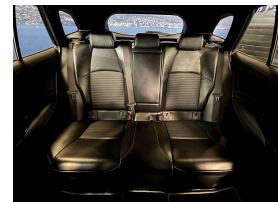

Wholesale Cars Direct

2019 Toyota Corolla Hybrid Fielder WXB - NZ Stereo Apple Car Play

Stock ID 16193

Engine 1800 cc, Hybrid

Body Station Wagon

Odometer 84,652 km

Interior 0

Transmission Automatic

Welcome to Wholesale Cars Direct.
WCD is quality, WCD is service, it is who we are.

WXB Spec, Hybrid, No paint work required, extremely well cared for Toyota estate. Features include Apple car play/Android auto, factory Sports seats, Partial leather interior, Heads up display, Stability control, Radar Cruise control, 3 Point belts for all seats, Proximity keyless, Push button start, Front collision warning system, Lane departure warning, Auto headlights, Auto high beam assist, Factory 17 inch alloys. Reverse camera and Parking sensors. The 1.8 Litre petrol engine plus the electric engine develop 90kw.