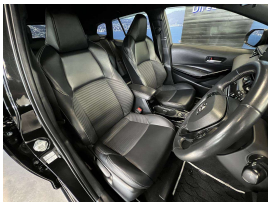

Wholesale Cars Direct

2019 Toyota Corolla Hybrid Fielder WXB - NZ Stereo Apple Car Play

Stock ID 16193

Engine 1800 cc, Hybrid

Body Station Wagon

Odometer 84,652 km

Interior 0

Transmission Automatic

Welcome to Wholesale Cars Direct.
WCD is quality, WCD is service, it is who we are.

WXB Spec, Hybrid, No paint work required, extremely well cared for Toyota estate. Features include Apple car play/Android auto, factory Sports seats, Partial leather interior, Heads up display, Stability control, Radar Cruise control, 3 Point belts for all seats, Proximity keyless, Push button start, Front collision warning system, Lane departure warning, Auto headlights, Auto high beam assist, Factory 17 inch alloys. Reverse camera and Parking sensors. The 1.8 Litre petrol engine plus the electric engine develop 90kw.