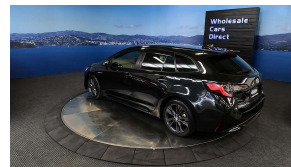

Wholesale Cars Direct

2019 Toyota Corolla Hybrid Fielder WXB - NZ Stereo Apple

Vehicle	Odometer	Engine	Seats	Stock ID
Details	84.652 km	1800 cc	-	16193

Quality is not a marketing act at Wholesale Cars Direct, it is who we are.

WXB Spec, Hybrid, No paint work required, extremely well cared for Toyota estate. Features include Apple car play/Android auto, factory Sports seats, Partial leather interior, Heads up display, Stability control, Radar Cruise control, 3 Point belts for all seats, Proximity keyless, Push button start, Front collision warning system, Lane departure warning, Auto headlights, Auto high beam assist, Factory 17 inch alloys. Reverse camera and Parking sensors. The 1.8 Litre petrol engine plus the electric engine develop 90kw.