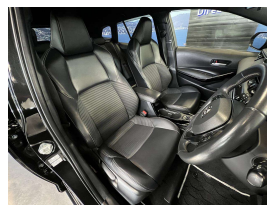

Wholesale Cars Direct

2019 Toyota Corolla Hybrid Fielder WXB - NZ Stereo Apple

Vehicle	Odometer	Engine	Seats	Stock ID
Details	84.652 km	1800 cc	-	16193

Quality is not a marketing act at Wholesale Cars Direct, it is who we are.

WXB Spec, Hybrid, No paint work required, extremely well cared for Toyota estate. Features include Apple car play/Android auto, factory Sports seats, Partial leather interior, Heads up display, Stability control, Radar Cruise control, 3 Point belts for all seats, Proximity keyless, Push button start, Front collision warning system, Lane departure warning, Auto headlights, Auto high beam assist, Factory 17 inch alloys. Reverse camera and Parking sensors. The 1.8 Litre petrol engine plus the electric engine develop 90kw.