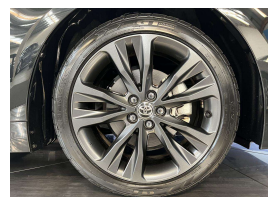

Wholesale Cars Direct

2019 Toyota Corolla Hybrid Fielder WXB - NZ Stereo Apple

Vehicle	Odometer	Engine	Seats	Stock ID
Details	84.652 km	1800 cc	-	16193

Quality is not a marketing act at Wholesale Cars Direct, it is who we are.

WXB Spec, Hybrid, No paint work required, extremely well cared for Toyota estate. Features include Apple car play/Android auto, factory Sports seats, Partial leather interior, Heads up display, Stability control, Radar Cruise control, 3 Point belts for all seats, Proximity keyless, Push button start, Front collision warning system, Lane departure warning, Auto headlights, Auto high beam assist, Factory 17 inch alloys. Reverse camera and Parking sensors. The 1.8 Litre petrol engine plus the electric engine develop 90kw.