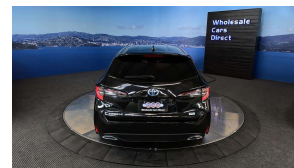

Wholesale Cars Direct

2019 Toyota Corolla Hybrid Fielder WXB - NZ Stereo Apple

Vehicle	Odometer	Engine	Seats	Stock ID
Details	84.652 km	1800 cc	-	16193

Quality is not a marketing act at Wholesale Cars Direct, it is who we are.

WXB Spec, Hybrid, No paint work required, extremely well cared for Toyota estate. Features include Apple car play/Android auto, factory Sports seats, Partial leather interior, Heads up display, Stability control, Radar Cruise control, 3 Point belts for all seats, Proximity keyless, Push button start, Front collision warning system, Lane departure warning, Auto headlights, Auto high beam assist, Factory 17 inch alloys. Reverse camera and Parking sensors. The 1.8 Litre petrol engine plus the electric engine develop 90kw.