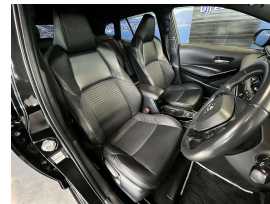

Wholesale Cars Direct

2019 Toyota Corolla Hybrid Fielder WXB - NZ Stereo Apple

Vehicle	Odometer	Engine	Seats	Stock ID
Details	84.652 km	1800 cc	-	16193

Quality is not a marketing act at Wholesale Cars Direct, it is who we are.

WXB Spec, Hybrid, No paint work required, extremely well cared for Toyota estate. Features include Apple car play/Android auto, factory Sports seats, Partial leather interior, Heads up display, Stability control, Radar Cruise control, 3 Point belts for all seats, Proximity keyless, Push button start, Front collision warning system, Lane departure warning, Auto headlights, Auto high beam assist, Factory 17 inch alloys. Reverse camera and Parking sensors. The 1.8 Litre petrol engine plus the electric engine develop 90kw.