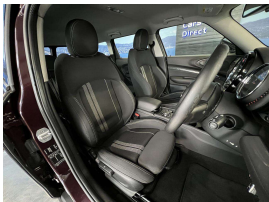

Wholesale Cars Direct

2015 Mini Cooper S Clubman \$19,990

Stock ID 16528
Engine 2000 cc
Body Hatchback
Odometer 78,100 km
Interior 0
Transmission Automatic

Welcome to Wholesale Cars Direct.
WCD is quality, WCD is service, it is who we are.