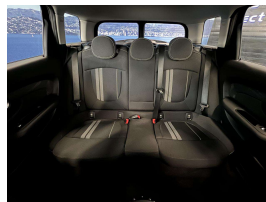

Wholesale Cars Direct

2015 Mini Cooper S Clubman \$19,990

Stock ID 16528
Engine 2000 cc
Body Hatchback
Odometer 78,100 km
Interior 0
Transmission Automatic

Welcome to Wholesale Cars Direct.
WCD is quality, WCD is service, it is who we are.