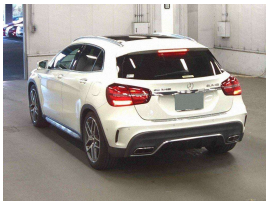

2018 Mercedes-Benz GLA 45 AMG - 4 Matic - Panoramic Sunroof -

Stock ID 16560
Engine 2000 cc
Body SUV
Odometer 58,292 km
Interior Leather
Transmission Automatic

Welcome to Wholesale Cars Direct.
WCD is quality, WCD is service, it is who we are.

Arriving soon.