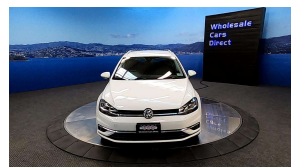

Wholesale Cars Direct

2018 Volkswagen Golf 1.4TSI Highline - Virtual Cockpit - NZ

Vehicle	Odometer	Engine	Seats	Stock ID
Details	50.526 km	1400 cc	5	16140

TRADE IN's

All trade ins can be facilitated here quickly and easily