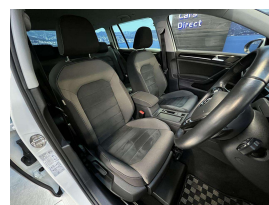

Wholesale Cars Direct

2018 Volkswagen Golf 1.4TSI Highline - Virtual Cockpit - NZ

Vehicle	Odometer	Engine	Seats	Stock ID
Details	50.526 km	1400 cc	5	16140

TRADE IN's

All trade ins can be facilitated here quickly and easily