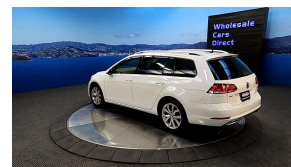

Wholesale Cars Direct

2018 Volkswagen Golf 1.4TSI Highline - Virtual Cockpit - NZ

Vehicle	Odometer	Engine	Seats	Stock ID
Details	50.526 km	1400 cc	5	16140

TRADE IN's

All trade ins can be facilitated here quickly and easily