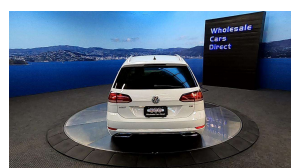

Wholesale Cars Direct

2018 Volkswagen Golf 1.4TSI Highline - Virtual Cockpit - NZ

Vehicle	Odometer	Engine	Seats	Stock ID
Details	50.526 km	1400 cc	5	16140

TRADE IN's

All trade ins can be facilitated here quickly and easily