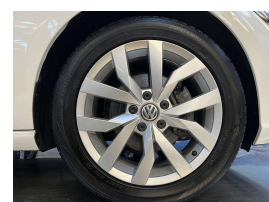

Wholesale Cars Direct

2018 Volkswagen Golf 1.4TSI Highline - Virtual Cockpit - NZ

Vehicle	Odometer	Engine	Seats	Stock ID
Details	50.526 km	1400 cc	5	16140

TRADE IN's

All trade ins can be facilitated here quickly and easily