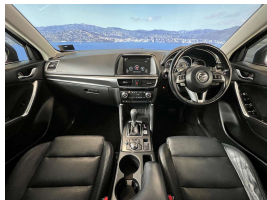

Wholesale Cars Direct

2016 Mazda CX-5 25S Facelift - Apple Car Play - Leather. \$22,990

Stock ID 16403
Engine 2500 cc
Body SUV
Odometer 75,100 km
Interior Leather
Transmission Automatic

Welcome to Wholesale Cars Direct.
WCD is quality, WCD is service, it is who we are.