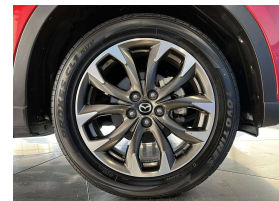

Wholesale Cars Direct

2016 Mazda CX-5 25S Facelift - Apple Car Play - Leather. \$22,990

Stock ID 16403
Engine 2500 cc
Body SUV
Odometer 75,100 km
Interior Leather
Transmission Automatic

Welcome to Wholesale Cars Direct.
WCD is quality, WCD is service, it is who we are.