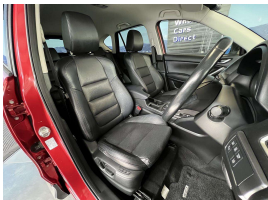

Wholesale Cars Direct

2016 Mazda CX-5 25S Facelift - Apple Car Play - Leather. \$22,990

Stock ID 16403
Engine 2500 cc
Body SUV
Odometer 75,100 km
Interior Leather
Transmission Automatic

Welcome to Wholesale Cars Direct.
WCD is quality, WCD is service, it is who we are.