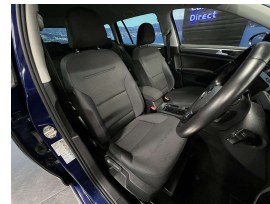

## 2019 Volkswagen Golf NZ Nav - Apple Car Play Android Auto

Vehicle	Odometer	Engine	Seats	Stock ID
Details	48.357 km	1200 cc	-	16156