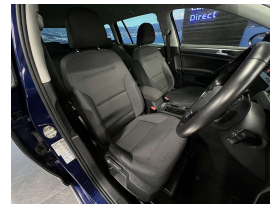

Wholesale Cars Direct

2019 Volkswagen Golf NZ Nav - Apple Car Play Android Auto

Vehicle	Odometer	Engine	Seats	Stock ID
Details	48.357 km	1200 cc	-	16156

TRADE IN's

All trade ins can be facilitated here quickly and easily