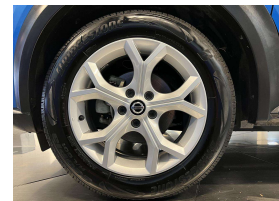

Wholesale Cars Direct

2022 Nissan Juke ST - NZ New - One owner - Stunning condition.

Stock ID	16379
Engine	1000 cc, Internal Combustion
Body	SUV
Odometer	47,730 km
Interior	0
Transmission	Automatic

Welcome to Wholesale Cars Direct.
WCD is quality, WCD is service, it is who we are.

New shape Juke in the most sort after colour. This car has been extremely well looked after by its one owner. Features include Cruise control, Lane departure warning, Bluetooth, Apple car play, Android Auto, Auto wipers, Parking sensors, Air Conditioning, NZ Navigation, Paddle shift tiptronic, 6 x SRS airbags, ISOFIX child seat anchor points, 3 Point belts for all seats, Stability control, Auto headlights Reverse Camera.