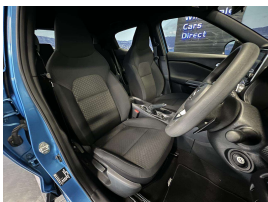

Wholesale Cars Direct

2022 Nissan Juke ST - NZ New - One owner - Stunning condition.

Stock ID	16379
Engine	1000 cc, Internal Combustion
Body	SUV
Odometer	47,730 km
Interior	0
Transmission	Automatic

Welcome to Wholesale Cars Direct.
WCD is quality, WCD is service, it is who we are.

New shape Juke in the most sort after colour. This car has been extremely well looked after by its one owner. Features include Cruise control, Lane departure warning, Bluetooth, Apple car play, Android Auto, Auto wipers, Parking sensors, Air Conditioning, NZ Navigation, Paddle shift tiptronic, 6 x SRS airbags, ISOFIX child seat anchor points, 3 Point belts for all seats, Stability control, Auto headlights Reverse Camera.