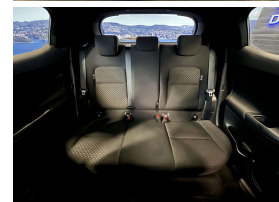

Wholesale Cars Direct

2022 Nissan Juke ST - NZ New - One owner - Stunning condition.

Stock ID	16379
Engine	1000 cc, Internal Combustion
Body	SUV
Odometer	47,730 km
Interior	0
Transmission	Automatic

Welcome to Wholesale Cars Direct.
WCD is quality, WCD is service, it is who we are.

New shape Juke in the most sort after colour. This car has been extremely well looked after by its one owner. Features include Cruise control, Lane departure warning, Bluetooth, Apple car play, Android Auto, Auto wipers, Parking sensors, Air Conditioning, NZ Navigation, Paddle shift tiptronic, 6 x SRS airbags, ISOFIX child seat anchor points, 3 Point belts for all seats, Stability control, Auto headlights Reverse Camera.