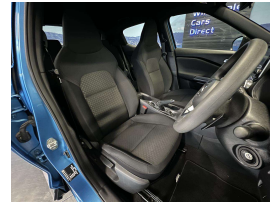

Welcome to Wholesale Cars Direct.
WCD is quality, WCD is service, it is who we are.

New shape Juke in the most sort after colour. This car has been extremely well looked after by its one owner. Features include Cruise control, Lane departure warning, Bluetooth, Apple car play, Android Auto, Auto wipers, Parking sensors, Air Conditioning, NZ Navigation, Paddle shift tiptronic, 6 x SRS airbags, ISOFIX child seat anchor points, 3 Point belts for all seats, Stability control, Auto headlights Reverse Camera.

TRADE IN's

All trade ins can be facilitated here quickly and easily

FINANCE

Using only New Zealand's best finance companies we are focused on ensuring a simple, hassle free experience to have you driving away in your new vehicle as quickly as possible

Wholesale Cars Direct, Phone 0800 22 44 02, Email sales@wcd.co.nz