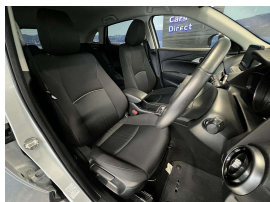

2019 Mazda CX-3 20S - Grade 5 A - Apple car Play. $25,990