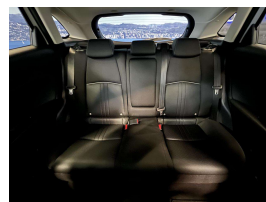

2019 Mazda CX-3 20S - Grade 5 A - Apple car Play. $25,990