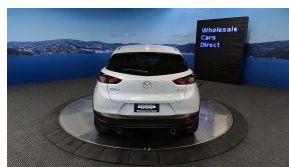

Wholesale Cars Direct

2019 Mazda CX-3 20S - Grade 5 A - Apple car Play. \$27,990

Vehicle	Odometer	Engine	Seats	Stock ID
Details	37.500 km	2000 cc	-	16375

TRADE IN's

All trade ins can be facilitated here quickly and easily