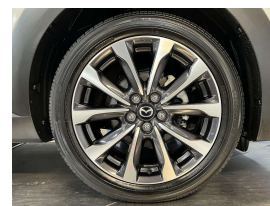

Wholesale Cars Direct

2019 Mazda CX-3 20S - Grade 5 A - Apple car Play. \$27,990

Vehicle	Odometer	Engine	Seats	Stock ID
Details	37.500 km	2000 cc	-	16375

TRADE IN's

All trade ins can be facilitated here quickly and easily