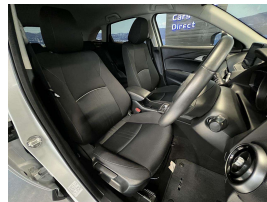

Wholesale Cars Direct

2019 Mazda CX-3 20S - Grade 5 A - Apple car Play. \$27,990

Vehicle	Odometer	Engine	Seats	Stock ID
Details	37.500 km	2000 cc	-	16375

TRADE IN's

All trade ins can be facilitated here quickly and easily