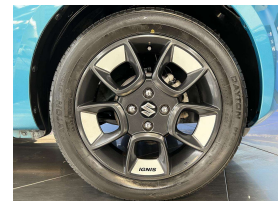

Wholesale Cars Direct

2018 Suzuki Ignis Hybrid MX \$15,990

Stock ID 16455
Engine 1200 cc, Hybrid
Body SUV
Odometer 76,800 km
Interior 0
Transmission Automatic

Welcome to Wholesale Cars Direct.
WCD is quality, WCD is service, it is who we are.