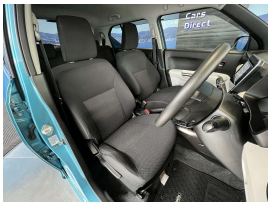

Wholesale Cars Direct

2018 Suzuki Ignis Hybrid MX \$15,990

Stock ID 16455
Engine 1200 cc, Hybrid
Body SUV
Odometer 76,800 km
Interior 0
Transmission Automatic

Welcome to Wholesale Cars Direct.
WCD is quality, WCD is service, it is who we are.