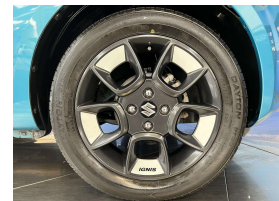

Wholesale Cars Direct

2018 Suzuki Ignis Hybrid MX \$15,990

Stock ID 16455
Engine 1200 cc, Hybrid
Body SUV
Odometer 76,800 km
Interior 0
Transmission Automatic

Welcome to Wholesale Cars Direct.
WCD is quality, WCD is service, it is who we are.