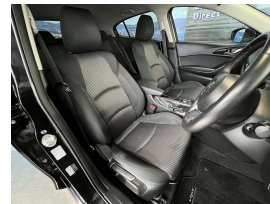

Quality is not a marketing act at Wholesale Cars Direct, it is who we are.

Exceptional example with a new set of tyres fitted in NZ through our Buy Safe check picking up cracked tyres. Features include stereo upgraded to English, Apple Carplay, Android Auto, NZ Navigation, Factory Bluetooth, Mazda Connect infotainment, i Stop, 6x SRS airbags, ISOFIX child seat anchors, 3 point seat belt for all seats, Stability control, Push Button Start, Proximity key, Dual side climate control. Equipped with the 1.5 Litre engine that produces 82kw.

TRADE IN's

All trade ins can be facilitated here quickly and easily

FINANCE

Using only New Zealand's best finance companies we are focused on ensuring a simple, hassle-free experience to have you driving away in your new vehicle as quickly as possible

Wholesale Cars Direct, Phone 0800 22 44 02, Email sales@wcd.co.nz