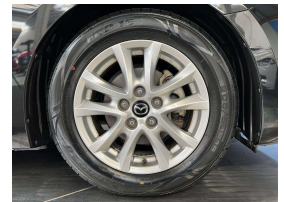

Wholesale Cars Direct

2015 Mazda Axela 1.5S - NZ Nav - Apple Car Play Android

Vehicle	Odometer	Engine	Seats	Stock ID
Details	67.656 km	1500 cc	-	15863

Quality is not a marketing act at Wholesale Cars Direct, it is who we are.

Exceptional example with a new set of tyres fitted in NZ through our Buy Safe check picking up cracked tyres. Features include stereo upgraded to English, Apple Carplay, Android Auto, NZ Navigation, Factory Bluetooth, Mazda Connect infotainment, i Stop, 6x SRS airbags, ISOFIX child seat anchors, 3 point seat belt for all seats, Stability control, Push Button Start, Proximity key, Dual side climate control. Equipped with the 1.5 Litre engine that produces 82kw.