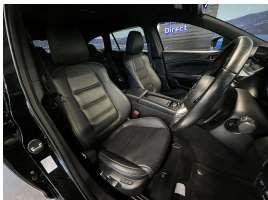

Wholesale Cars Direct

2017 Mazda Atenza 25S Leather - Grade 4.5 - Apple Car Play Android

Stock ID 16552
Engine 2500 cc
Body Station Wagon
Odometer 44,800 km
Interior Leather
Transmission Automatic

Welcome to Wholesale Cars Direct.
WCD is quality, WCD is service, it is who we are.