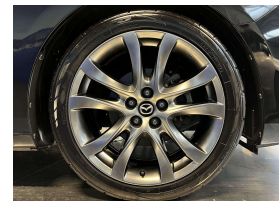

Wholesale Cars Direct

2017 Mazda Atenza 25S Leather - Grade 4.5 - Apple Car Play Android

Stock ID 16552
Engine 2500 cc
Body Station Wagon
Odometer 44,800 km
Interior Leather
Transmission Automatic

Welcome to Wholesale Cars Direct.
WCD is quality, WCD is service, it is who we are.