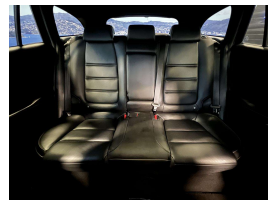

Wholesale Cars Direct

2017 Mazda Atenza 25S Leather - Grade 4.5 - Apple Car Play Android

Stock ID 16552
Engine 2500 cc
Body Station Wagon
Odometer 44,800 km
Interior Leather
Transmission Automatic

Welcome to Wholesale Cars Direct.
WCD is quality, WCD is service, it is who we are.