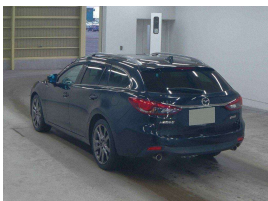

2017 Mazda Atenza 25S Leather - Grade 4.5 - Apple Car Play Android

- **Stock ID** 16552
- **Engine** 2500 cc
- **Body** Station Wagon
- **Odometer** 44,693 km
- **Interior** Leather
- **Transmission** Automatic

Welcome to Wholesale Cars Direct.
WCD is quality, WCD is service, it is who we are.

Arriving soon.