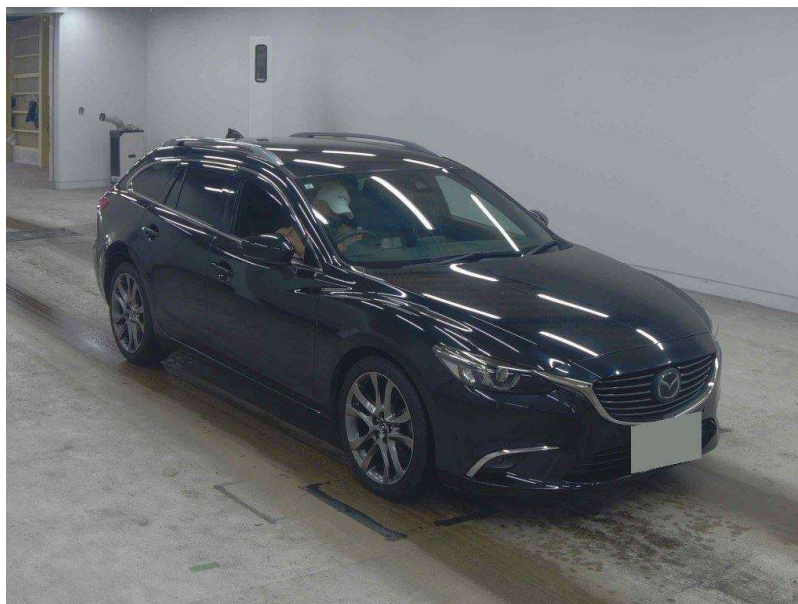

Wholesale Cars Direct

2017 Mazda Atenza 25S Leather - Grade 4.5 - Apple Car Play Android

- **Stock ID** 16552
- **Engine** 2500 cc
- **Body** Station Wagon
- **Odometer** 44,693 km
- **Interior** Leather
- **Transmission** Automatic

Welcome to Wholesale Cars Direct.
WCD is quality, WCD is service, it is who we are.

Arriving soon.

Stu Farrington
Vehicle Consultant
0800 22 44 02
021 622 203
stu@wcd.co.nz

AJ Hoare
Vehicle Consultant
0800 22 44 02
021 784 687
aj@wcd.co.nz

Scotty Duncan
For Finance
+ Vehicle Consultant
0800 22 44 02 EXTN 2
022 071 2299
scott@wcd.co.nz