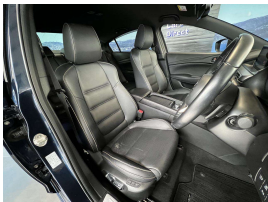

## 2017 Mazda Ateza 25S - Leather - Apple Car Play. \$25,990

**Stock ID** 16402  
**Engine** 2500 cc  
**Body** Sedan  
**Odometer** 36,600 km  
**Interior** Leather  
**Transmission** Automatic

Welcome to Wholesale Cars Direct.  
WCD is quality, WCD is service, it is who we are.