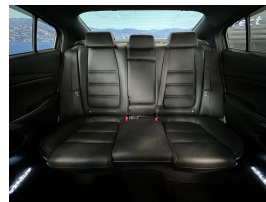

## 2017 Mazda Ateza 25S - Leather - Apple Car Play. \$25,990

**Stock ID** 16402  
**Engine** 2500 cc  
**Body** Sedan  
**Odometer** 36,600 km  
**Interior** Leather  
**Transmission** Automatic

Welcome to Wholesale Cars Direct.  
WCD is quality, WCD is service, it is who we are.