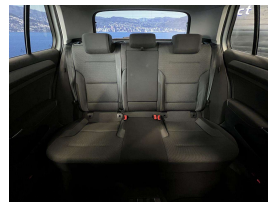

Wholesale Cars Direct

2015 Volkswagen Golf TSI Comfort Line - NZ Stereo upgrade. \$13,990

Stock ID 16432
Engine 1200 cc
Body Hatchback
Odometer 80,810 km
Interior 0
Transmission Automatic

Welcome to Wholesale Cars Direct.
WCD is quality, WCD is service, it is who we are.