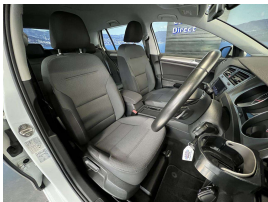

Wholesale Cars Direct

2015 Volkswagen Golf TSI Comfort Line - NZ Stereo upgrade. \$13,990

Stock ID 16432
Engine 1200 cc
Body Hatchback
Odometer 80,810 km
Interior 0
Transmission Automatic

Welcome to Wholesale Cars Direct.
WCD is quality, WCD is service, it is who we are.