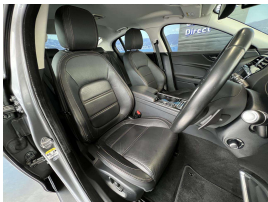

Wholesale Cars Direct

2015 Jaguar XE Presitge - Leather - Grade 4.5. \$24,990

Stock ID 16457
Engine 2000 cc
Body Sedan
Odometer 32,660 km
Interior Leather
Transmission Automatic

Welcome to Wholesale Cars Direct.
WCD is quality, WCD is service, it is who we are.