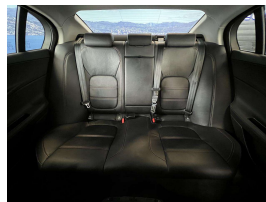

Wholesale Cars Direct

2015 Jaguar XE Presitge - Leather - Grade 4.5. \$24,990

Stock ID 16457
Engine 2000 cc
Body Sedan
Odometer 32,660 km
Interior Leather
Transmission Automatic

Welcome to Wholesale Cars Direct.
WCD is quality, WCD is service, it is who we are.