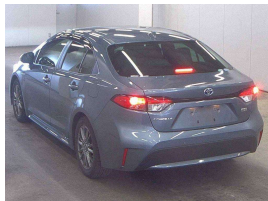

2019 Toyota Corolla Hybrid S - Grade 4.5. $24,990

Stock ID 16536

Engine 1800 cc, Hybrid

Body Sedan

Odometer 58,073 km

Interior 0

Transmission Automatic

Welcome to Wholesale Cars Direct.
WCD is quality, WCD is service, it is who we are.

Arriving soon.