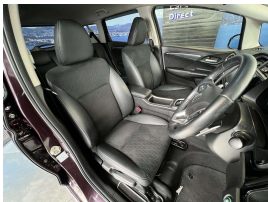

## 2015 Honda Shuttle Hybrid Z \$15,990

**Stock ID** 16503  
**Engine** 1500 cc  
**Body** Hatchback  
**Odometer** 95,820 km  
**Interior** 0  
**Transmission** Automatic

Welcome to Wholesale Cars Direct.  
WCD is quality, WCD is service, it is who we are.