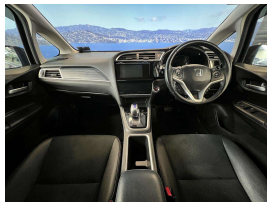

## 2015 Honda Shuttle Hybrid Z \$15,990

**Stock ID** 16503  
**Engine** 1500 cc  
**Body** Hatchback  
**Odometer** 95,820 km  
**Interior** 0  
**Transmission** Automatic

Welcome to Wholesale Cars Direct.  
WCD is quality, WCD is service, it is who we are.