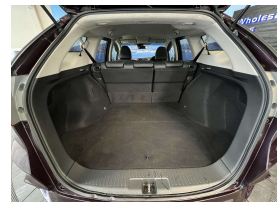

## 2015 Honda Shuttle Hybrid Z \$15,990

**Stock ID** 16503  
**Engine** 1500 cc  
**Body** Hatchback  
**Odometer** 95,820 km  
**Interior** 0  
**Transmission** Automatic

Welcome to Wholesale Cars Direct.  
WCD is quality, WCD is service, it is who we are.