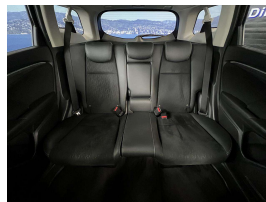

## 2015 Honda Shuttle Hybrid Z \$15,990

**Stock ID** 16503  
**Engine** 1500 cc  
**Body** Hatchback  
**Odometer** 95,820 km  
**Interior** 0  
**Transmission** Automatic

Welcome to Wholesale Cars Direct.  
WCD is quality, WCD is service, it is who we are.