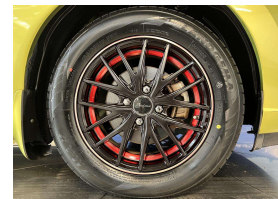

Wholesale Cars Direct

2017 Nissan Note Hybrid - Medalist - Grade 4.5. \$16,990

Stock ID 16342
Engine 1200 cc, Hybrid
Body Hatchback
Odometer 55,950 km
Interior 0
Transmission Automatic

Quality is not a marketing act at Wholesale Cars Direct, it is who we are.

This is an extremely well cared for Hybrid Top spec Medalist Nissan Note. New set of tyres fitted in NZ. Features include, Partial leather interior, Lane departure warning, Auto headlights, Reversing camera, 360 Degree camera, Proximity keyless entry, Stability Control, Front collision warning, 3 Point seat belts for all seats, Climate control, Push button start, Auto head lights, ISOFIX car seat anchor points, Twin SRS Airbags.