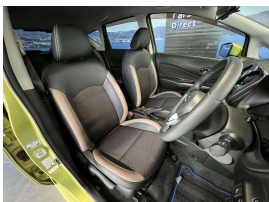

Wholesale Cars Direct

2017 Nissan Note Hybrid - Medalist - Grade 4.5. \$16,990

Stock ID 16342
Engine 1200 cc, Hybrid
Body Hatchback
Odometer 55,950 km
Interior 0
Transmission Automatic

Quality is not a marketing act at Wholesale Cars Direct, it is who we are.

This is an extremely well cared for Hybrid Top spec Medalist Nissan Note. New set of tyres fitted in NZ. Features include, Partial leather interior, Lane departure warning, Auto headlights, Reversing camera, 360 Degree camera, Proximity keyless entry, Stability Control, Front collision warning, 3 Point seat belts for all seats, Climate control, Push button start, Auto head lights, ISOFIX car seat anchor points, Twin SRS Airbags.