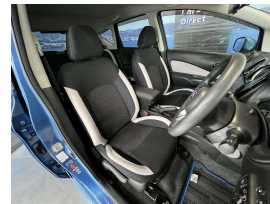

Wholesale Cars Direct

2018 Nissan Note Hybrid - Grade 4.5. \$15,990

Vehicle	Odometer	Engine	Seats	Stock ID
Details	64,550 km	1200 cc	-	16395

TRADE IN's

All trade ins can be facilitated here quickly and easily