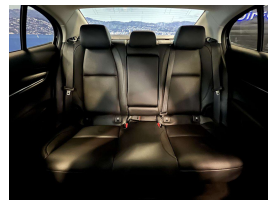

Wholesale Cars Direct

2019 Mazda 3 20S Leather Pack - Grade 4.5 - Apple Car Play Android

Stock ID 16430
Engine 2000 cc
Body Sedan
Odometer 65,470 km
Interior Leather
Transmission Automatic

Welcome to Wholesale Cars Direct.
WCD is quality, WCD is service, it is who we are.