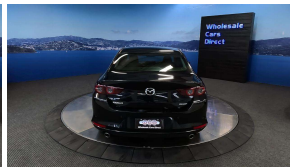

Wholesale Cars Direct

2019 Mazda 3 20S Leather Pack - Grade 4.5 - Apple Car Play Android

Stock ID 16430
Engine 2000 cc
Body Sedan
Odometer 65,470 km
Interior Leather
Transmission Automatic

Welcome to Wholesale Cars Direct.
WCD is quality, WCD is service, it is who we are.