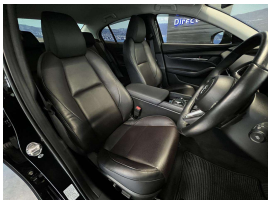

Wholesale Cars Direct

2019 Mazda 3 20S Leather Pack - Grade 4.5 - Apple Car Play Android

Stock ID 16430
Engine 2000 cc
Body Sedan
Odometer 65,470 km
Interior Leather
Transmission Automatic

Welcome to Wholesale Cars Direct.
WCD is quality, WCD is service, it is who we are.