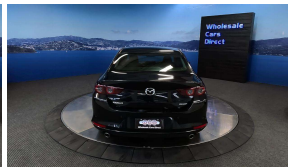

Wholesale Cars Direct

2019 Mazda 3 20S Leather Pack - Grade 4.5 - Apple Car Play Android

Stock ID 16430
Engine 2000 cc
Body Sedan
Odometer 65,470 km
Interior Leather
Transmission Automatic

Welcome to Wholesale Cars Direct.
WCD is quality, WCD is service, it is who we are.