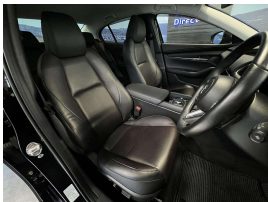

Wholesale Cars Direct

2019 Mazda 3 20S Leather Pack - Grade 4.5 - Apple Car Play Android

Stock ID 16430
Engine 2000 cc
Body Sedan
Odometer 65,470 km
Interior Leather
Transmission Automatic

Welcome to Wholesale Cars Direct.
WCD is quality, WCD is service, it is who we are.