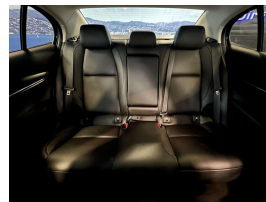

Wholesale Cars Direct

2019 Mazda 3 20S Leather Pack - Grade 4.5 - Apple Car Play Android

Stock ID 16430
Engine 2000 cc
Body Sedan
Odometer 65,470 km
Interior Leather
Transmission Automatic

Welcome to Wholesale Cars Direct.
WCD is quality, WCD is service, it is who we are.