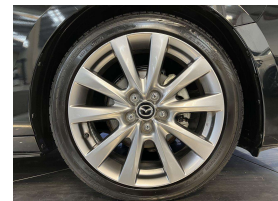

Wholesale Cars Direct

2019 Mazda 3 20S Leather Pack - Grade 4.5 - Apple Car Play Android

Stock ID 16430
Engine 2000 cc
Body Sedan
Odometer 65,470 km
Interior Leather
Transmission Automatic

Welcome to Wholesale Cars Direct.
WCD is quality, WCD is service, it is who we are.