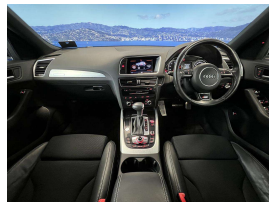

Wholesale Cars Direct

2016 Audi Q5 S-Line Quattro - Grade 4.5. \$28,990

Stock ID 16492
Engine 2000 cc
Body SUV
Odometer 42,700 km
Interior 0
Transmission Automatic

Welcome to Wholesale Cars Direct.
WCD is quality, WCD is service, it is who we are.