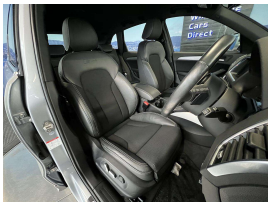

Wholesale Cars Direct

2016 Audi Q5 S-Line Quattro - Grade 4.5. \$28,990

Stock ID 16492
Engine 2000 cc
Body SUV
Odometer 42,700 km
Interior 0
Transmission Automatic

Welcome to Wholesale Cars Direct.
WCD is quality, WCD is service, it is who we are.