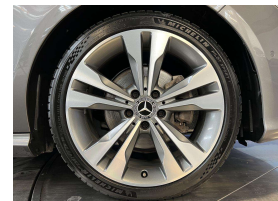

Wholesale Cars Direct

2019 Mercedes-Benz CLA 220 4Matic - Panoramic Sunroof - Leather -

Stock ID 16567
Engine 2000 cc
Body Sedan
Odometer 48,130 km
Interior Leather
Transmission Automatic

Welcome to Wholesale Cars Direct.
WCD is quality, WCD is service, it is who we are.