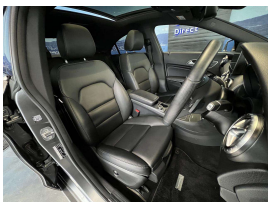

Wholesale Cars Direct

2019 Mercedes-Benz CLA 220 4Matic - Panoramic Sunroof - Leather -

Stock ID 16567
Engine 2000 cc
Body Sedan
Odometer 48,130 km
Interior Leather
Transmission Automatic

Welcome to Wholesale Cars Direct.
WCD is quality, WCD is service, it is who we are.