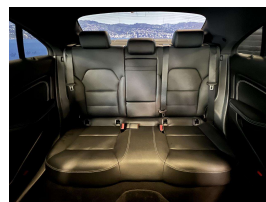

Wholesale Cars Direct

2019 Mercedes-Benz CLA 220 4Matic - Panoramic Sunroof - Leather -

Stock ID 16567
Engine 2000 cc
Body Sedan
Odometer 48,130 km
Interior Leather
Transmission Automatic

Welcome to Wholesale Cars Direct.
WCD is quality, WCD is service, it is who we are.