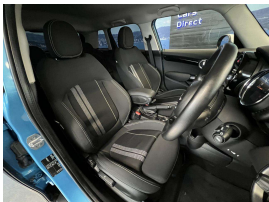

Wholesale Cars Direct

2015 Mini Cooper S - Grade 4.5 - NZ Nav. \$19,990

Stock ID 16494
Engine 2000 cc
Body Hatchback
Odometer 68,600 km
Interior 0
Transmission Automatic

Welcome to Wholesale Cars Direct.
WCD is quality, WCD is service, it is who we are.