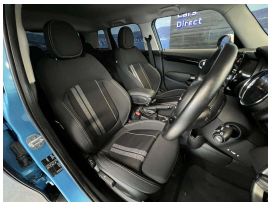

Wholesale Cars Direct

2015 Mini Cooper S - Grade 4.5. \$19,990

Stock ID 16494
Engine 2000 cc
Body Hatchback
Odometer 68,600 km
Interior 0
Transmission Automatic

Welcome to Wholesale Cars Direct.
WCD is quality, WCD is service, it is who we are.