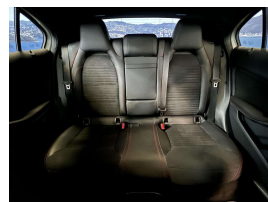

Wholesale Cars Direct

2016 Mercedes-Benz A 180 AMG Sport - Grade 4.5. \$24,990

Stock ID 16588
Engine 1600 cc
Body Hatchback
Odometer 21,890 km
Interior 0
Transmission Automatic

Welcome to Wholesale Cars Direct.
WCD is quality, WCD is service, it is who we are.