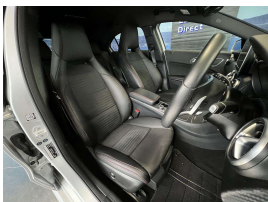

Wholesale Cars Direct

2016 Mercedes-Benz A 180 AMG Sport - Grade 4.5. \$24,990

Stock ID 16588
Engine 1600 cc
Body Hatchback
Odometer 21,890 km
Interior 0
Transmission Automatic

Welcome to Wholesale Cars Direct.
WCD is quality, WCD is service, it is who we are.