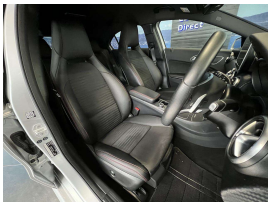

Wholesale Cars Direct

2016 Mercedes-Benz A 180 AMG Sport - Grade 4.5. \$24,990

Stock ID 16588
Engine 1600 cc
Body Hatchback
Odometer 21,890 km
Interior 0
Transmission Automatic

Welcome to Wholesale Cars Direct.
WCD is quality, WCD is service, it is who we are.