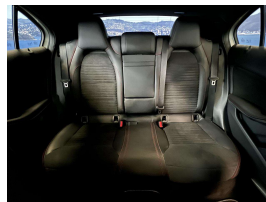

Wholesale Cars Direct

2016 Mercedes-Benz A 180 AMG Sport - Grade 4.5. \$24,990

Stock ID 16588
Engine 1600 cc
Body Hatchback
Odometer 21,890 km
Interior 0
Transmission Automatic

Welcome to Wholesale Cars Direct.
WCD is quality, WCD is service, it is who we are.