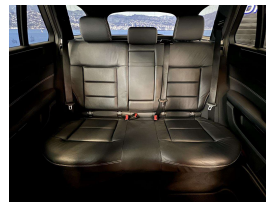

Wholesale Cars Direct

2015 Mercedes-Benz E 250 AMG Sport Package - Leather - Grade 4.5.

Stock ID 16465
Engine 2000 cc
Body Station Wagon
Odometer 33,960 km
Interior Leather
Transmission Automatic

Welcome to Wholesale Cars Direct.
WCD is quality, WCD is service, it is who we are.