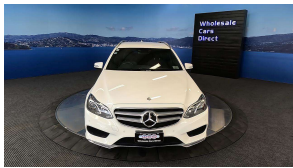

Wholesale Cars Direct

2015 Mercedes-Benz E 250 AMG Sport Package - Leather - Grade 4.5.

Stock ID 16465
Engine 2000 cc
Body Station Wagon
Odometer 33,960 km
Interior Leather
Transmission Automatic

Welcome to Wholesale Cars Direct.
WCD is quality, WCD is service, it is who we are.