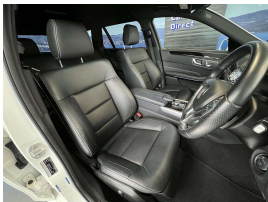

Wholesale Cars Direct

2015 Mercedes-Benz E 250 AMG Sport Package - Leather - Grade 4.5.

Stock ID 16465
Engine 2000 cc
Body Station Wagon
Odometer 33,960 km
Interior Leather
Transmission Automatic

Welcome to Wholesale Cars Direct.
WCD is quality, WCD is service, it is who we are.