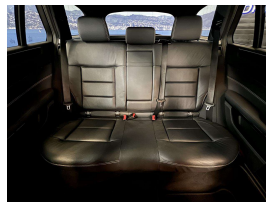

Wholesale Cars Direct

2015 Mercedes-Benz E 250 AMG Sport Package - Leather - Grade 4.5.

Stock ID 16465
Engine 2000 cc
Body Station Wagon
Odometer 33,960 km
Interior Leather
Transmission Automatic

Welcome to Wholesale Cars Direct.
WCD is quality, WCD is service, it is who we are.