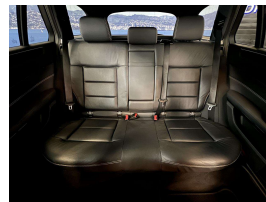

Wholesale Cars Direct

2015 Mercedes-Benz E 250 AMG Sport Package - Leather - Grade 4.5.

Stock ID 16465
Engine 2000 cc
Body Station Wagon
Odometer 33,960 km
Interior Leather
Transmission Automatic

Welcome to Wholesale Cars Direct.
WCD is quality, WCD is service, it is who we are.