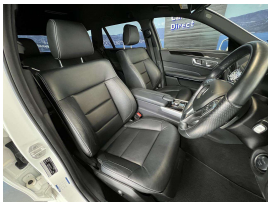

Wholesale Cars Direct

2015 Mercedes-Benz E 250 AMG Sport Package - Leather - Grade 4.5.

Stock ID 16465
Engine 2000 cc
Body Station Wagon
Odometer 33,960 km
Interior Leather
Transmission Automatic

Welcome to Wholesale Cars Direct.
WCD is quality, WCD is service, it is who we are.