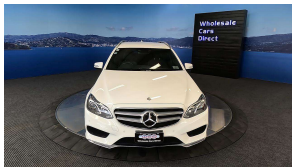

Wholesale Cars Direct

2015 Mercedes-Benz E 250 AMG Sport Package - Leather - Grade 4.5.

Stock ID 16465
Engine 2000 cc
Body Station Wagon
Odometer 33,960 km
Interior Leather
Transmission Automatic

Welcome to Wholesale Cars Direct.
WCD is quality, WCD is service, it is who we are.