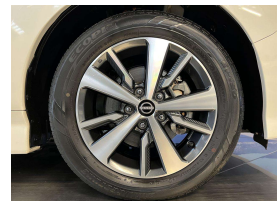

Wholesale Cars Direct

2022 Nissan Leaf X 40kwh - English Dash Upgrade - Grade 4.5. \$23,990

Stock ID 16514
Engine 0 cc, Electric
Body Hatchback
Odometer 22,330 km
Interior 0
Transmission Automatic

Welcome to Wholesale Cars Direct.
WCD is quality, WCD is service, it is who we are.