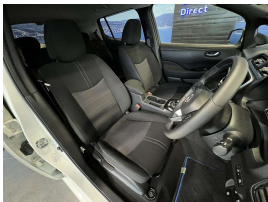

Wholesale Cars Direct

2022 Nissan Leaf X 40kwh - English Dash Upgrade - Grade 4.5. \$23,990

Stock ID 16514
Engine 0 cc, Electric
Body Hatchback
Odometer 22,330 km
Interior 0
Transmission Automatic

Welcome to Wholesale Cars Direct.
WCD is quality, WCD is service, it is who we are.