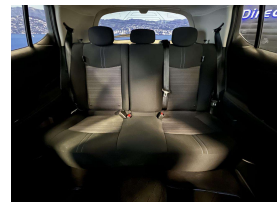

Wholesale Cars Direct

2022 Nissan Leaf X 40kwh - English Dash Upgrade - Grade 4.5. \$23,990

Stock ID 16514
Engine 0 cc, Electric
Body Hatchback
Odometer 22,330 km
Interior 0
Transmission Automatic

Welcome to Wholesale Cars Direct.
WCD is quality, WCD is service, it is who we are.