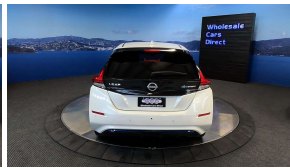

Wholesale Cars Direct

2022 Nissan Leaf X 40kwh - English Dash Upgrade - Grade 4.5. \$23,990

Stock ID 16514
Engine 0 cc, Electric
Body Hatchback
Odometer 22,330 km
Interior 0
Transmission Automatic

Welcome to Wholesale Cars Direct.
WCD is quality, WCD is service, it is who we are.