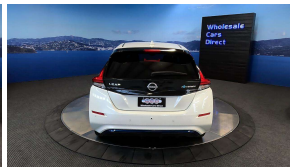

## 2022 Nissan Leaf X 40kwh - English Dash Upgrade - Grade 4.5. \$24,990

**Stock ID** 16514  
**Engine** 0 cc, Electric  
**Body** Hatchback  
**Odometer** 22,330 km  
**Interior** 0  
**Transmission** Automatic