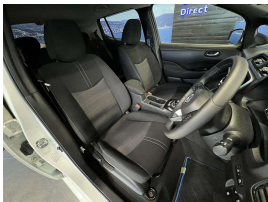

## 2022 Nissan Leaf X 40kwh - English Dash Upgrade - Grade 4.5. \$24,990

**Stock ID** 16514  
**Engine** 0 cc, Electric  
**Body** Hatchback  
**Odometer** 22,330 km  
**Interior** 0  
**Transmission** Automatic