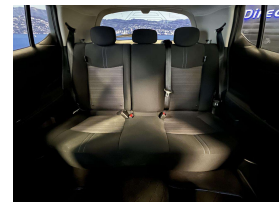

## 2022 Nissan Leaf X 40kwh - English Dash Upgrade - Grade 4.5. \$24,990

**Stock ID** 16514  
**Engine** 0 cc, Electric  
**Body** Hatchback  
**Odometer** 22,330 km  
**Interior** 0  
**Transmission** Automatic