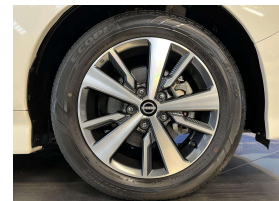

## 2022 Nissan Leaf X 40kwh - English Dash Upgrade - Grade 4.5. \$24,990

**Stock ID** 16514  
**Engine** 0 cc, Electric  
**Body** Hatchback  
**Odometer** 22,330 km  
**Interior** 0  
**Transmission** Automatic