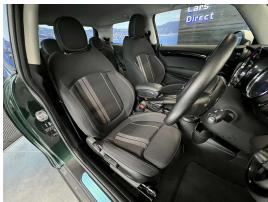

Wholesale Cars Direct

2017 Mini Cooper S - Grade 4.5. \$23,990

Stock ID 16546
Engine 2000 cc
Body Hatchback
Odometer 59,700 km
Interior 0
Transmission Automatic

Welcome to Wholesale Cars Direct.
WCD is quality, WCD is service, it is who we are.