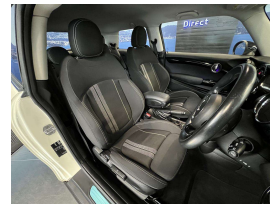

## 2017 Mini Cooper S - NZ Nav - Grade 4.5. \$21,990

Vehicle	Odometer	Engine	Seats	Stock ID
Details	54.900 km	2000 cc	-	16086

Quality is not a marketing act at Wholesale Cars Direct, it is who we are.

This Cooper S is one of the cleanest most well looked after Minis we've had. The auction sheet is pristine. This Mini looks hot with the centred rear exhaust & 17 inch Cosmos spoke black factory alloy wheels, Other features include performance control, Reversing camera, 3 point seat belts for all seats, 6 SRS air bags, Automatic wipers, Auto headlights, LED fog lights, LED Headlights, Dual side Climate Air Conditioning, ISOFIX car seat anchor points, Stability control, Stereo upgraded to NZ spec, NZ Navigation, Proximity key, Push button start, Multi function steering wheel. Equipped with the 2.0 Litre Turbocharged petrol engine.