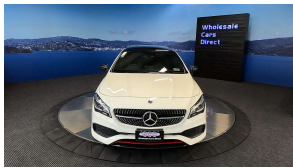

Wholesale Cars Direct

2017 Mercedes-Benz CLA 250 Facelift 4Matic - Leather - Panoramic

Stock ID 16473
Engine 2000 cc
Body Station Wagon
Odometer 85,270 km
Interior 0
Transmission Automatic

Welcome to Wholesale Cars Direct.
WCD is quality, WCD is service, it is who we are.