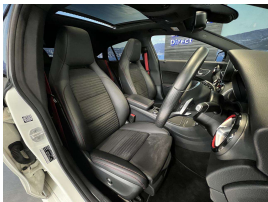

Wholesale Cars Direct

2017 Mercedes-Benz CLA 250 Facelift 4Matic - Leather - Panoramic

Stock ID 16473
Engine 2000 cc
Body Station Wagon
Odometer 85,270 km
Interior 0
Transmission Automatic

Welcome to Wholesale Cars Direct.
WCD is quality, WCD is service, it is who we are.