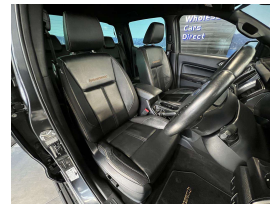

Welcome to Wholesale Cars Direct.
WCD is quality, WCD is service, it is who we are.

NZ New extremely well looked after high spec'd Wildtrak. Some features include Tow bar, 20 inch Raptor alloys, Lane assist, Forward collision alert, Dualside climate air condition, Apple Car Play Android Auto, NZ Navigation, Full leather, Heated fronts seats, Tiptronic, Electric driver seat, Adaptive cruise control, High and Low Range 4WD, Rear diff lock, Automatic headlights, Keyless entry & start, Bluetooth handsfree, music streaming, Reverse camera, Parking sensors, Roof rails, Deck liner. Powered by the 2.0 Litre Bi-Turbo Diesel engine that develops 500Nm of torque and 157kw.

TRADE IN's

All trade ins can be facilitated here quickly and easily

FINANCE

Using only New Zealand's best finance companies we are focused on ensuring a simple, hassle free experience to have you driving away in your new vehicle as quickly as possible

Wholesale Cars Direct, Phone 0800 22 44 02, Email sales@wcd.co.nz